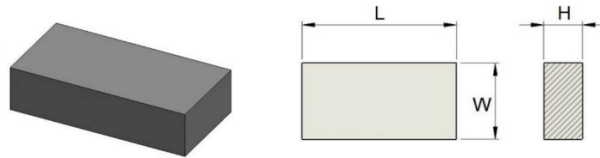

### Rare Earth Bonded NdFeB

Blocks are available in standard ‘off the shelf parts’ or can be machined to specific sizes. As Bonded NdFeB is isotropic, it can be magnetised through any direction.

Bonded NdFeB Blocks			
Part Number	L (mm)	W (mm)	H (mm)
PNBL 01308	5	5	10
PNBL 00379	8	7.7	3
PNBL 00259	10	5	3
PNBL 01524	10	6.5	5
PNBL 01082	20	3	2
PNBL 00993	20	10	5
PNBL 00482	30	30	8
PNBL 00260	30	30	10
PNBL 01165	50	50	15