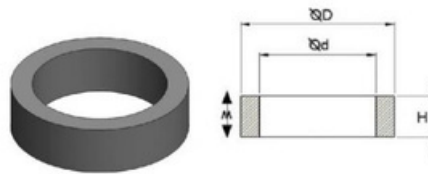

SmCo

Sintered Anisotropic Samarium Cobalt – Rings

Rare Earth Sintered SmCo

Other sizes are available
 Magnetic Axis through Height (H)
 General tolerance +/-0.15

Samarium Cobalt Rings			
Part Number	ØD (mm)	Ød (mm)	H (mm)
SMRG 01241	6	1	2
SMRG 01674	12.45	7.32	2.92
SMRG 01415	14.5	5	1.5
SMRG 01288	15	7	6
SMRG 00276	20	10	5
SMRG 01504	46	34	12.7
SMRG 01987	50.6	46.2	14.5